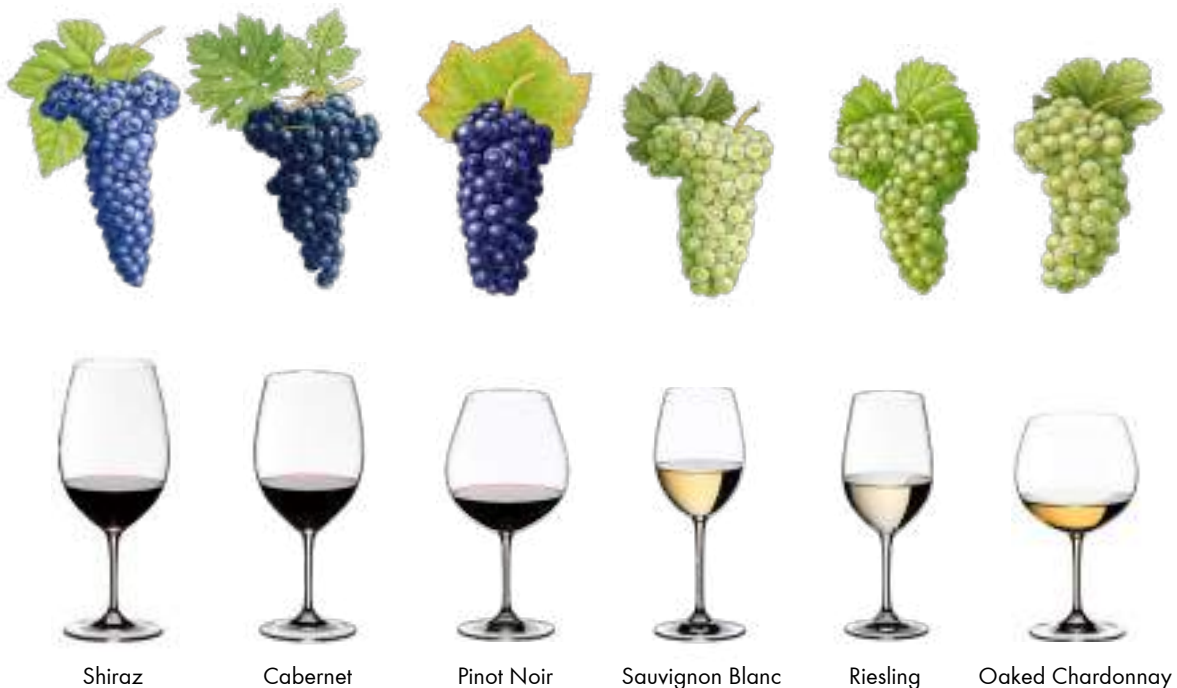

SERVING TO MAXIMIZE ENJOYMENT

- Glass hygiene: Serve beverages only in sparkling, clean, odorless glasses.
- Serving temperature: Do not over-chill white wines and sparkling wines; serve red wines below room temperature.
- Serving per glass: Maximum 3 to 6 oz / 100 to 125 ml. Never over-pour the glass.
- The ample, gracious glass volume offers great wines the room to breathe and to express the unique message of the aroma.

SELECTING THE RIGHT RIEDEL GLASS RIEDEL

Offers the option of either ‘varietal specific’ glasses, for dedicated wine lovers, or ‘wine friendly’ glasses, for informal wine drinkers. When choosing a grape varietal specific RIEDEL glass, consider that it is designed for, and performs at its best with, a specific type of wine. A grape varietal specific RIEDEL glass is a wine tool – ‘the key to wine’ – shaped to unlock the most elusive characteristics. Visit our Wine Glass Guide at RIEDEL.COM to identify the right glass for your wine.