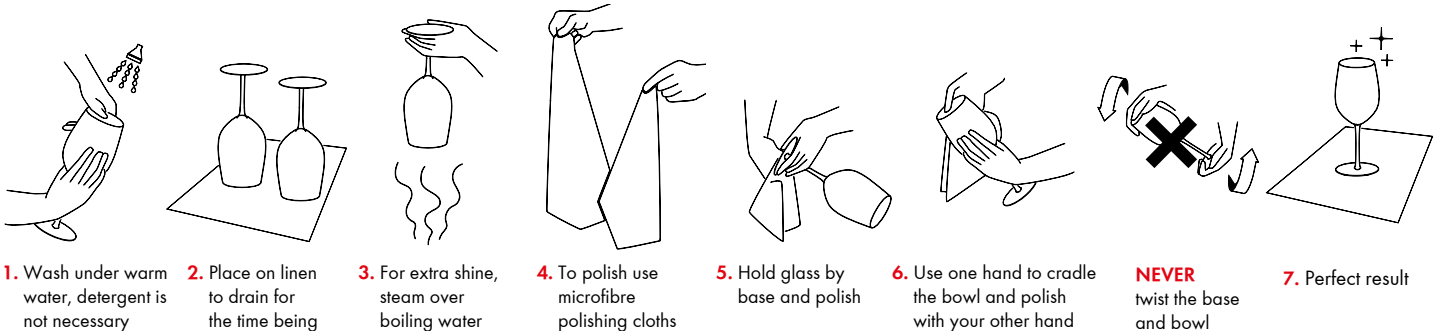

For a perfect result

1. Wash under warm water, detergent is not necessary
2. Place on linen to drain for the time being
3. For extra shine, steam over boiling water
4. To polish use microfibre polishing cloths
5. Hold glass by base and polish
6. Use one hand to cradle the bowl and polish with your other hand
7. **NEVER** twist the base and bowl
7. Perfect result

CAUTION: A RIEDEL glass is a grape varietal specific wine tool! This shape works best with wines made from specific grapes. Please read the instructions below to guarantee maximum enjoyment.

Rules when handling connoisseur glasses

1 Filling the glass

Do not over-pour. This will ensure maximum development of the wine's bouquet, and also provide the most elegant table setting.

2 Holding the glass

The appropriately filled glass should always be held by the stem rather than the bowl.

3 Swirling the glass

Carefully swirling the glass allows oxygen into the wine by increasing its surface area and helps release the wine's rich, mature aroma.

4 Why and how to decant wines

To decant wine means to transfer it from its bottle to a decanter or carafe before drinking. During storage or aging, wine can develop a solid deposit or sediment at the bottom of the bottle. Decanting is an easy means of separating the sediment from the wine. It also helps the wine breathe, as the greater surface diameter lets more oxygen reach the wine than the bottle does.

5 Wine temperature

Before decanting/or serving wine, store it at appropriate temperatures (red wine 59-63°F, 15-17°C, white wines at 50-54°F, 10-12°C). The proper serving temperature enhances the quality of the wine by allowing it to fully develop its characteristic aromas and flavours.